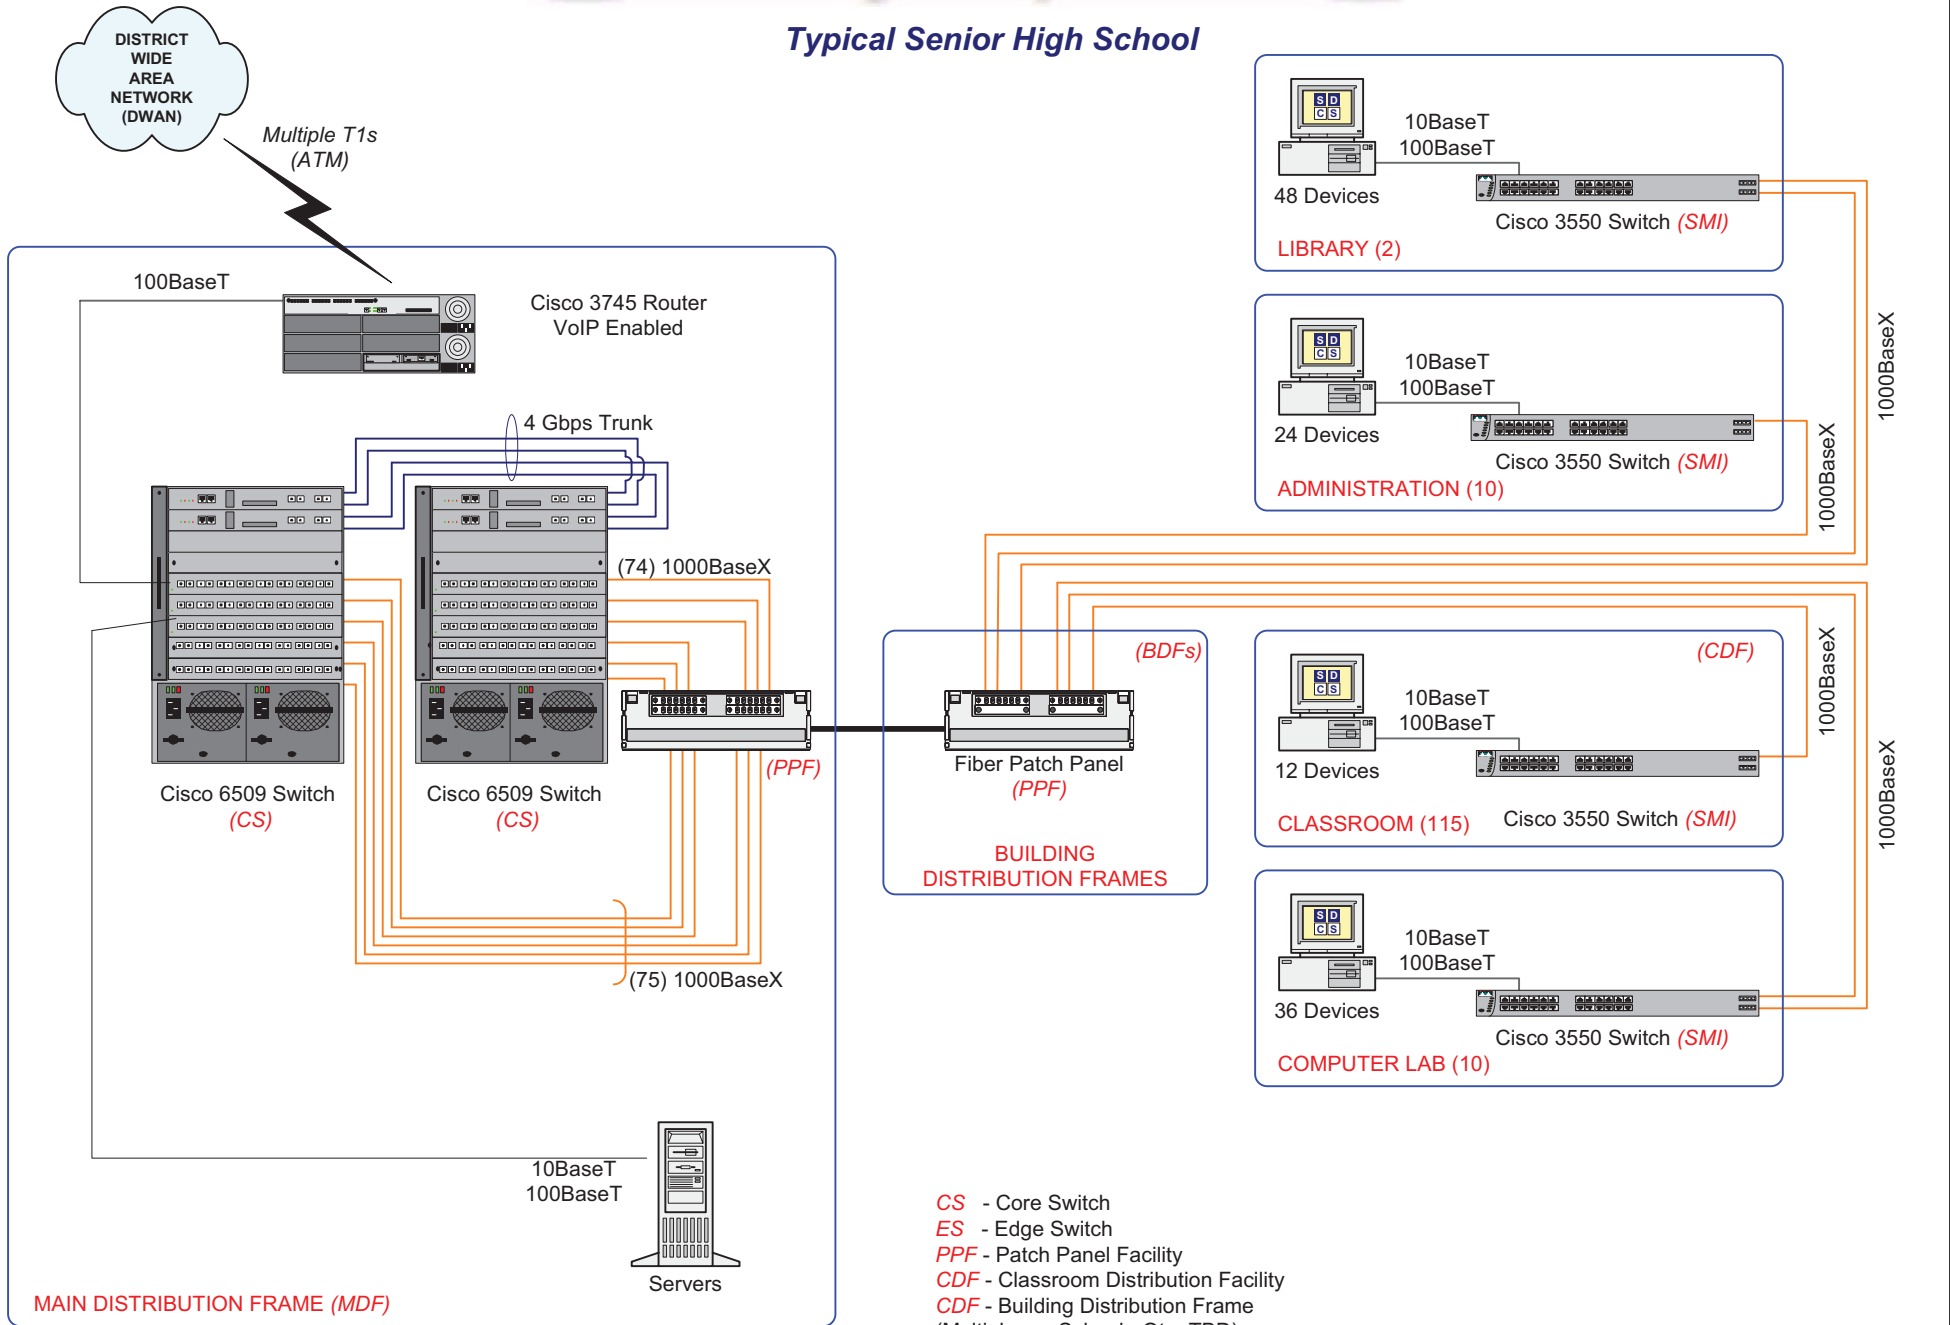

Typical Senior High School

CS - Core Switch
 ES - Edge Switch
 PPF - Patch Panel Facility
 CDF - Classroom Distribution Facility
 BDF - Building Distribution Frame
 (Multiple per School - Qty - TBD)